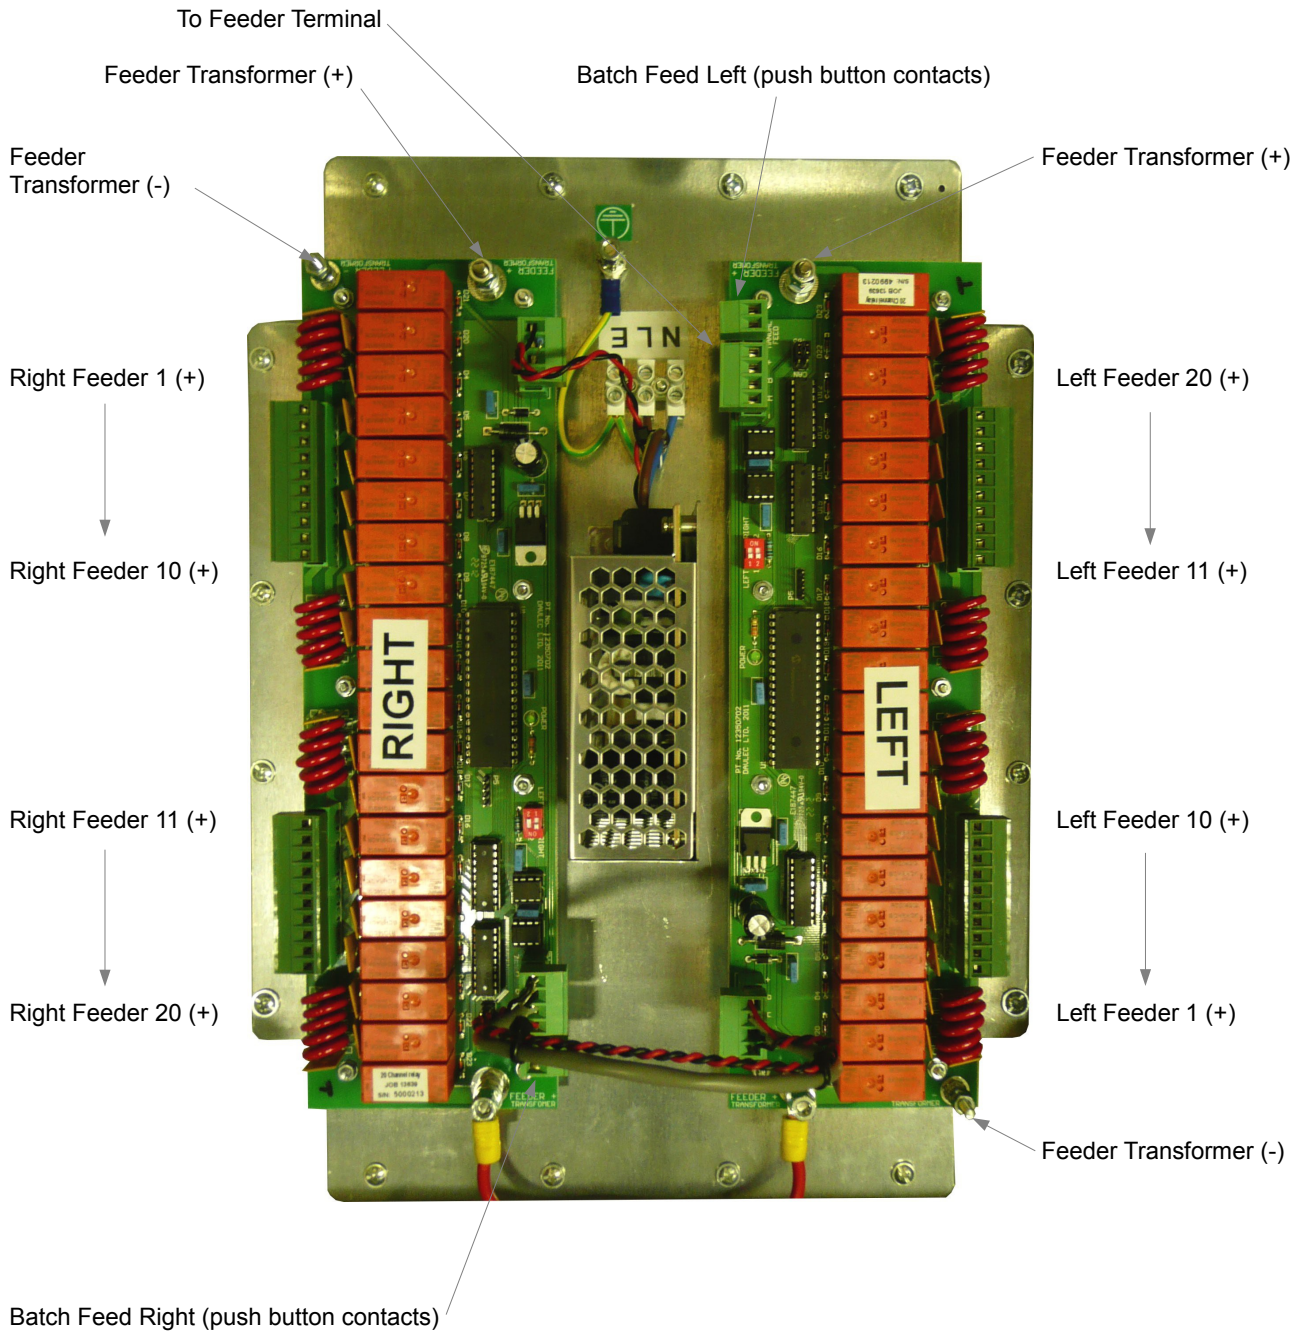

RELAY 40P CONNECTIONS

IMPORTANT! - FIT DIODES TO D.C. MOTOR/SOLENOID SUPPLY TERMINALS

Multi-C1 Wiring

- Blue 12v -
- Brown 12v +
- Data (screen)
- Data (white) B
- Data (black) A

Relay Plug Wiring

- Blue 12v -
- Brown 12v +
- Data (white) A
- Data (black) B