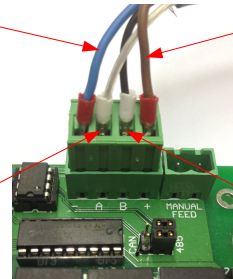

RELAY 40P CONNECTIONS

IMPORTANT! - FIT DIODES TO D.C. MOTOR/SOLENOID SUPPLY TERMINALS

Multi-C1 Wiring

- Blue 12v -
- Brown 12v +
- Data (screen)
- Data (white) B
- Data (black) A

Relay Plug Wiring

- Blue 12v -
- Brown 12v +
- Data (white) A
- Data (black) B