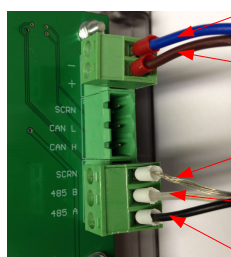

RELAY 40P CONNECTIONS

IMPORTANT! - FIT DIODES TO D.C. MOTOR/SOLENOID SUPPLY TERMINALS

Multi-C1 Wiring

- Blue 12v -
- Brown 12v +
- Data (screen)
- Data (white) B
- Data (black) A

Relay Plug Wiring

- Blue 12v -
- Brown 12v +
- Data (white) A
- Data (black) B